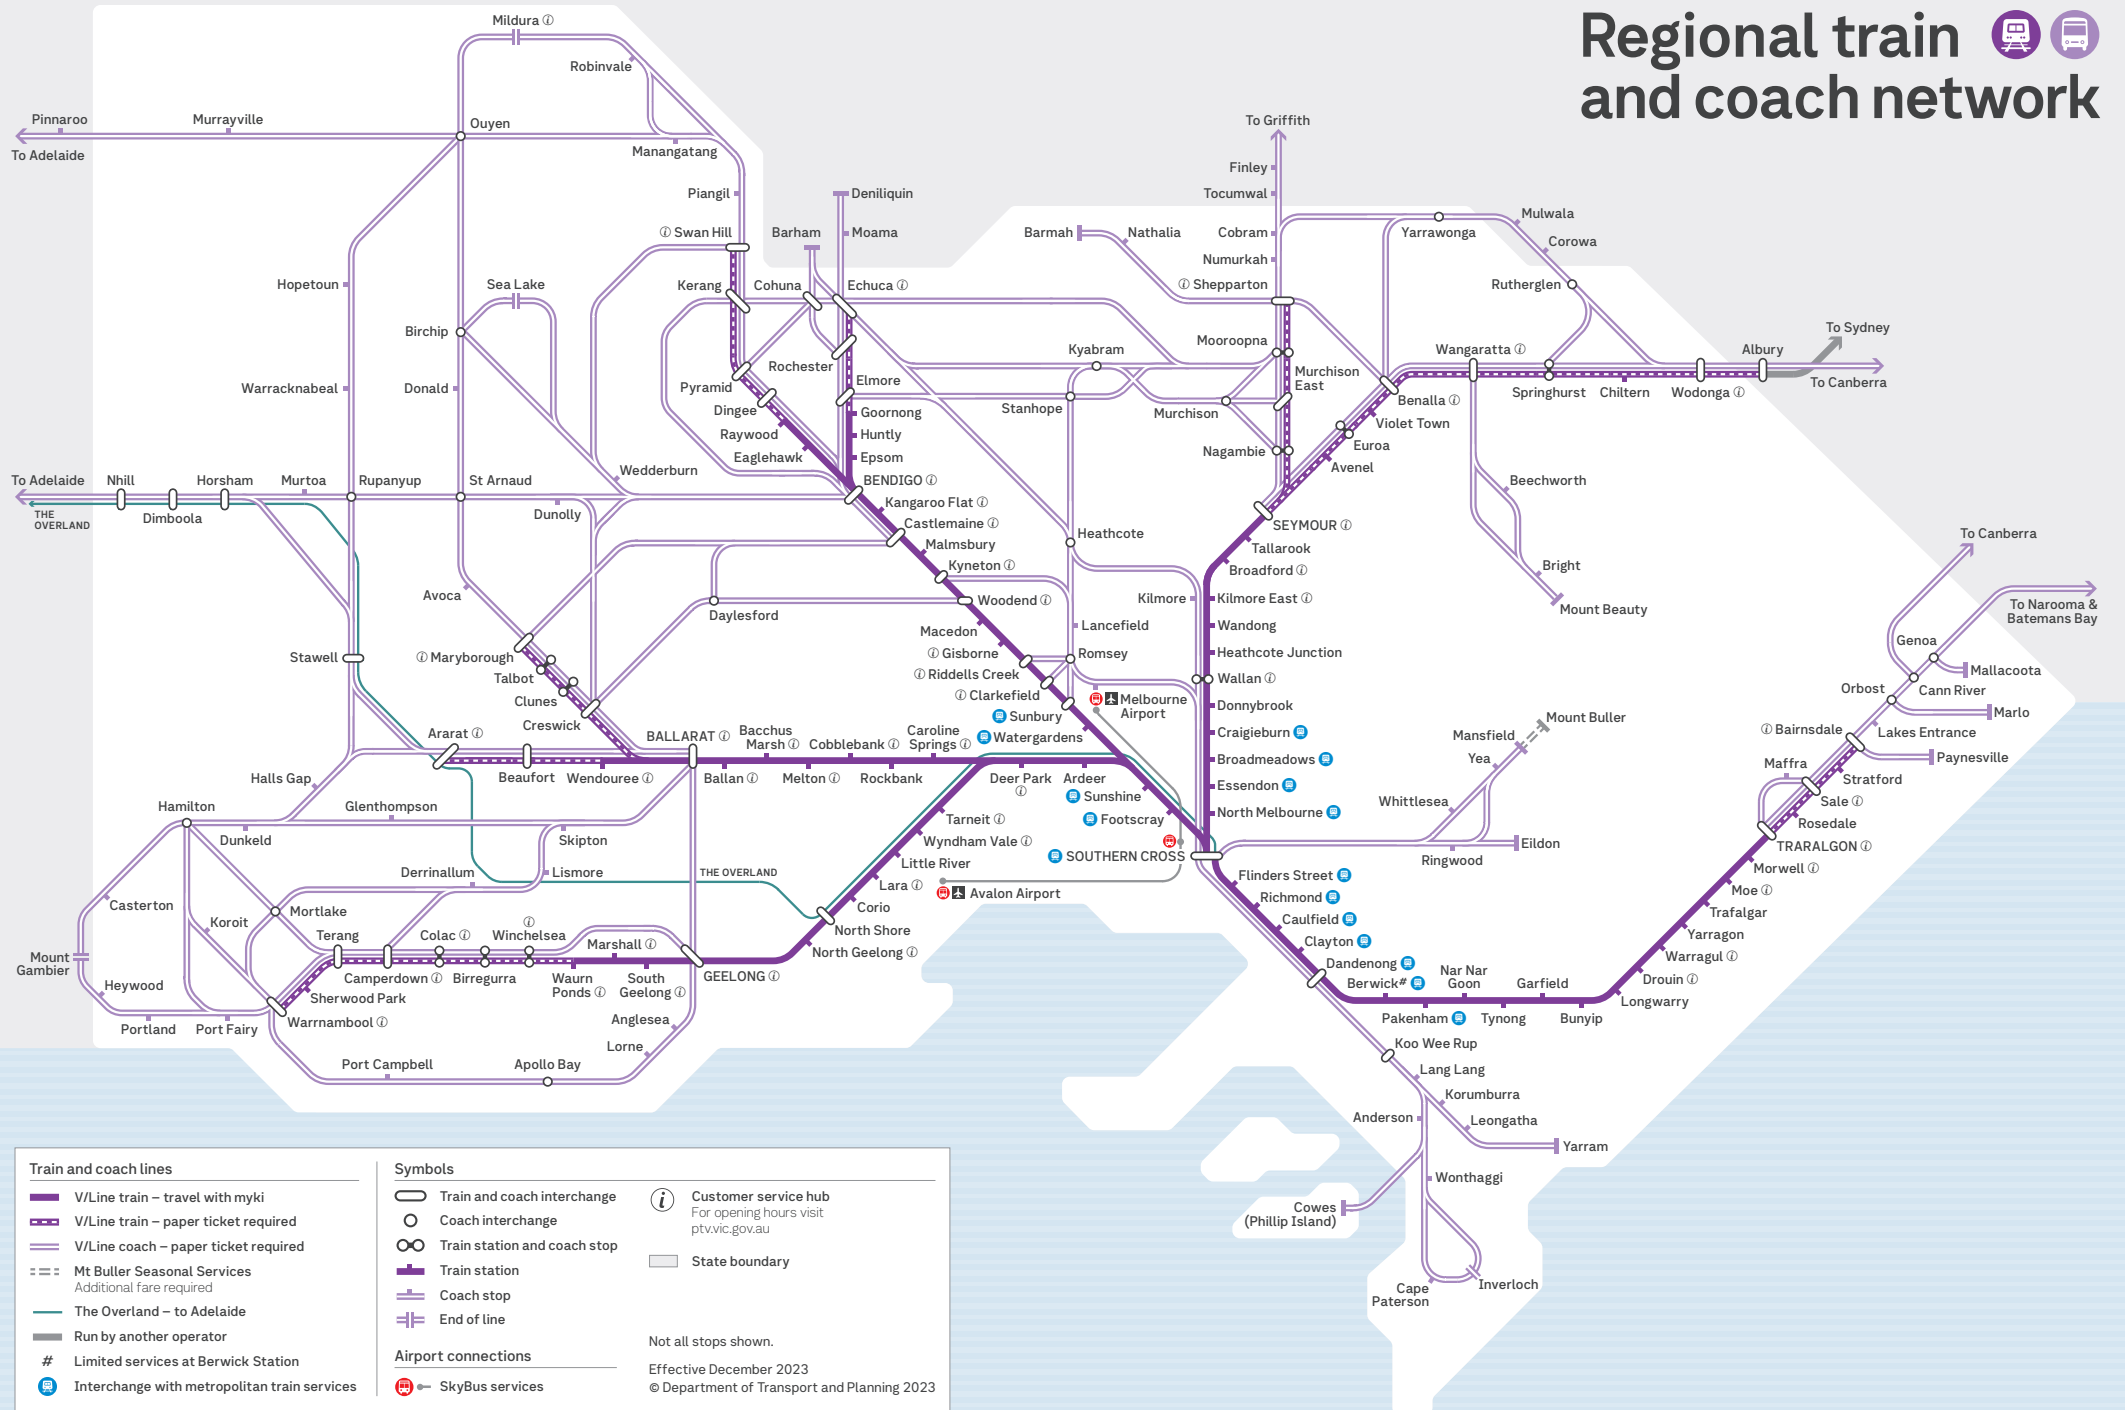

Regional train and coach network

Train and coach lines		Symbols	
	V/Line train – travel with myki		Train and coach interchange
	V/Line train – paper ticket required		Coach interchange
	V/Line coach – paper ticket required		Train station and coach stop
	Mt Buller Seasonal Services Additional fare required		Train station
	The Overland – to Adelaide		Coach stop
	Run by another operator		End of line
	Limited services at Berwick Station		Customer service hub For opening hours visit ptv.vic.gov.au
	Interchange with metropolitan train services		State boundary
	SkyBus services		

Airport connections
 SkyBus services

Not all stops shown.
 Effective December 2023
 © Department of Transport and Planning 2023